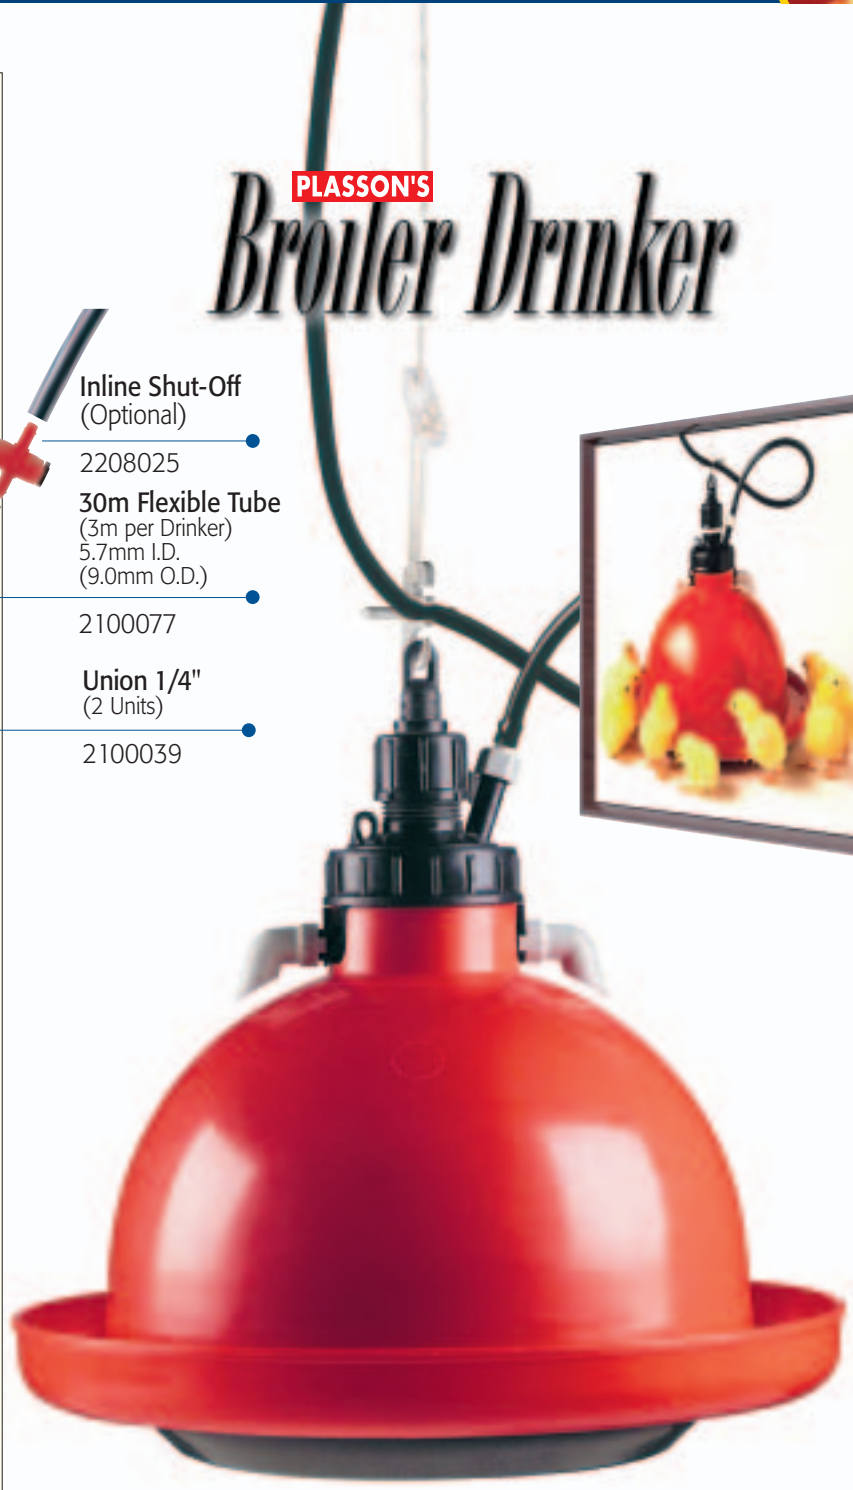

Unique, Sensitive, Maintenance Free Mechanism

PLASSON'S Broiler Drinker

- Clip
2100044
- 20m Nylon Cord
(2m per Drinker)
2100082
- Cord Adjuster
2100018
- Handle Hook
2140018
- Water Level Adjuster
2140009
- Mechanism Top
2140012
- Mechanism Lock
Collar
2140011
- Stainless Steel
Spring
2140016
- Washer
2140017
- Washer Support
2140015
- Mechanism Body
2140013
- Down Spout
2140014
- Bell
2140004
- Hanger Rod
2140007
- Hanger Ballast Nut
2140008
- Ballast Bottle
2140002

Inline Shut-Off
(Optional)

2208025

30m Flexible Tube
(3m per Drinker)
5.7mm I.D.
(9.0mm O.D.)

2100077

Union 1/4"
(2 Units)

2100039

Broiler Drinker Complete

2140450